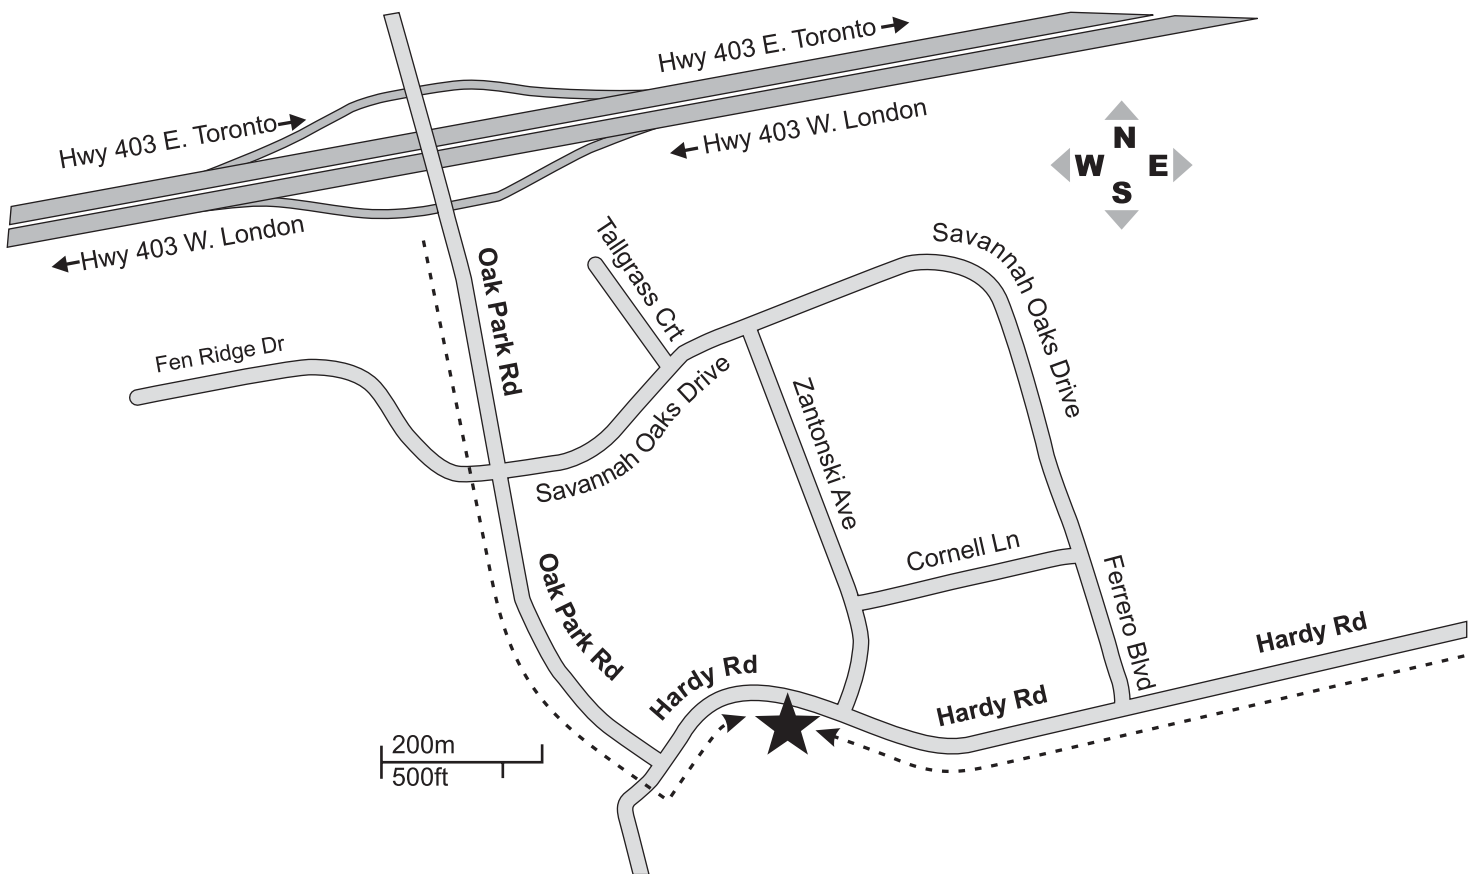

Canada Plant Location & Contact Information

469 Hardy Road Brantford, Ontario Canada N3T 5L8

Tel 519-720-0111 Fax 519-720-0117 www.versatechcanmx.com

Versatech is conveniently located in the north west industrial park,
just South of the 403 at Oak Park Road or Hardy Road West Brantford, ON